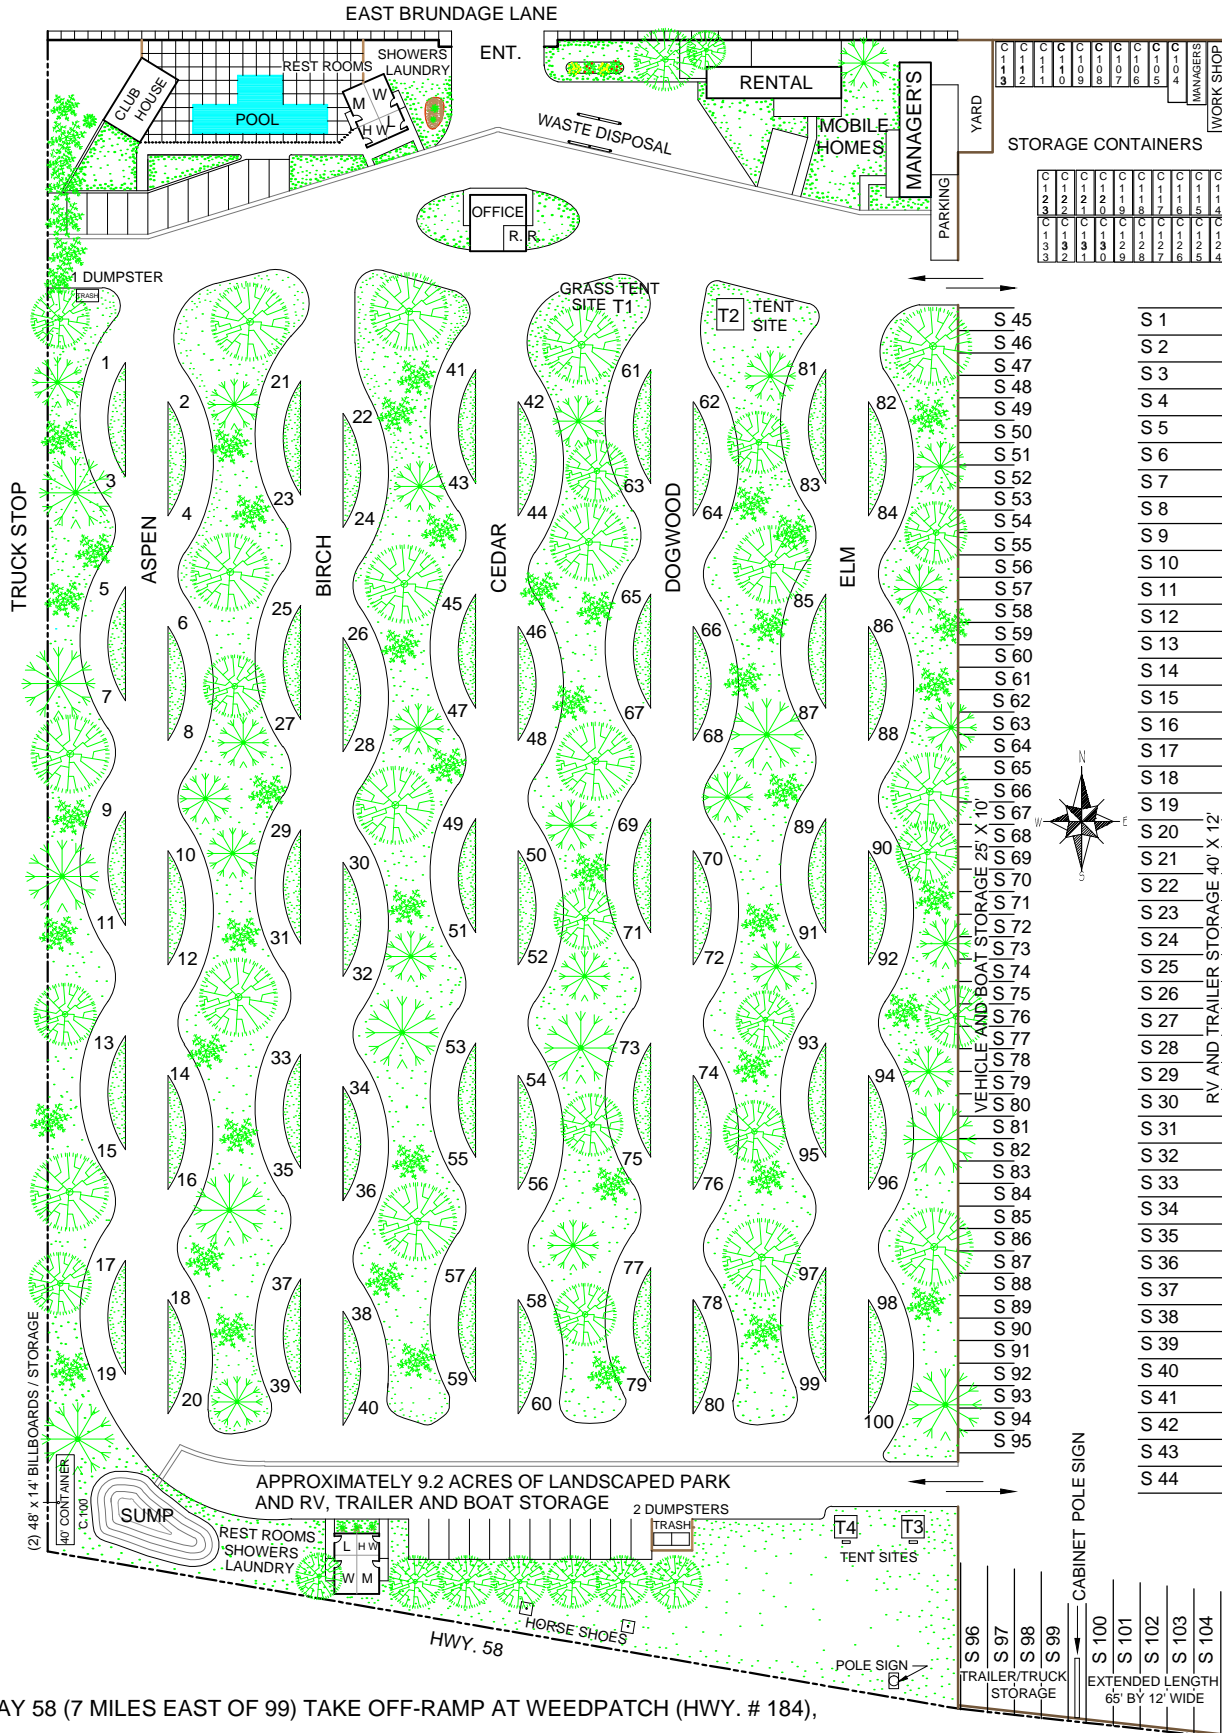

One of the friendliest and most accommodating
RV parks in California's Central Valley.

info@bakersfieldrvtravelpark.com
www.bakersfieldrvtravelpark.com

(661) 366-3550 Toll Free (877) 361-3550

ON HIGHWAY 58 (7 MILES EAST OF 99) TAKE OFF-RAMP AT WEEDPATCH (HWY. # 184),
GO NORTH TO BRUNDAGE LANE THEN EAST TO 8633 EAST BRUNDAGE LANE, BAKERSFIELD, CA. 93307

BILLBOARD SPACING
(THE SPACING BETWEEN THE 2 CONTAINERS AND PUP. IS NOT TO SCALE. THE ACTUAL DISTANCE IS MUCH GREATER. THEN SHOWN. THE CONTAINERS AND PUP ARE LOCATED ON THE UNDEVELOPED PARCELS TO THE EAST.)

C 101 SIGN / STORAGE

C 102 (2) 48' x 14' BILLBOARDS / STORAGE

C 103 (2) 48' x 14' BILLBOARDS / STORAGE

28" PUP

40' CONTAINER

40' CONTAINER