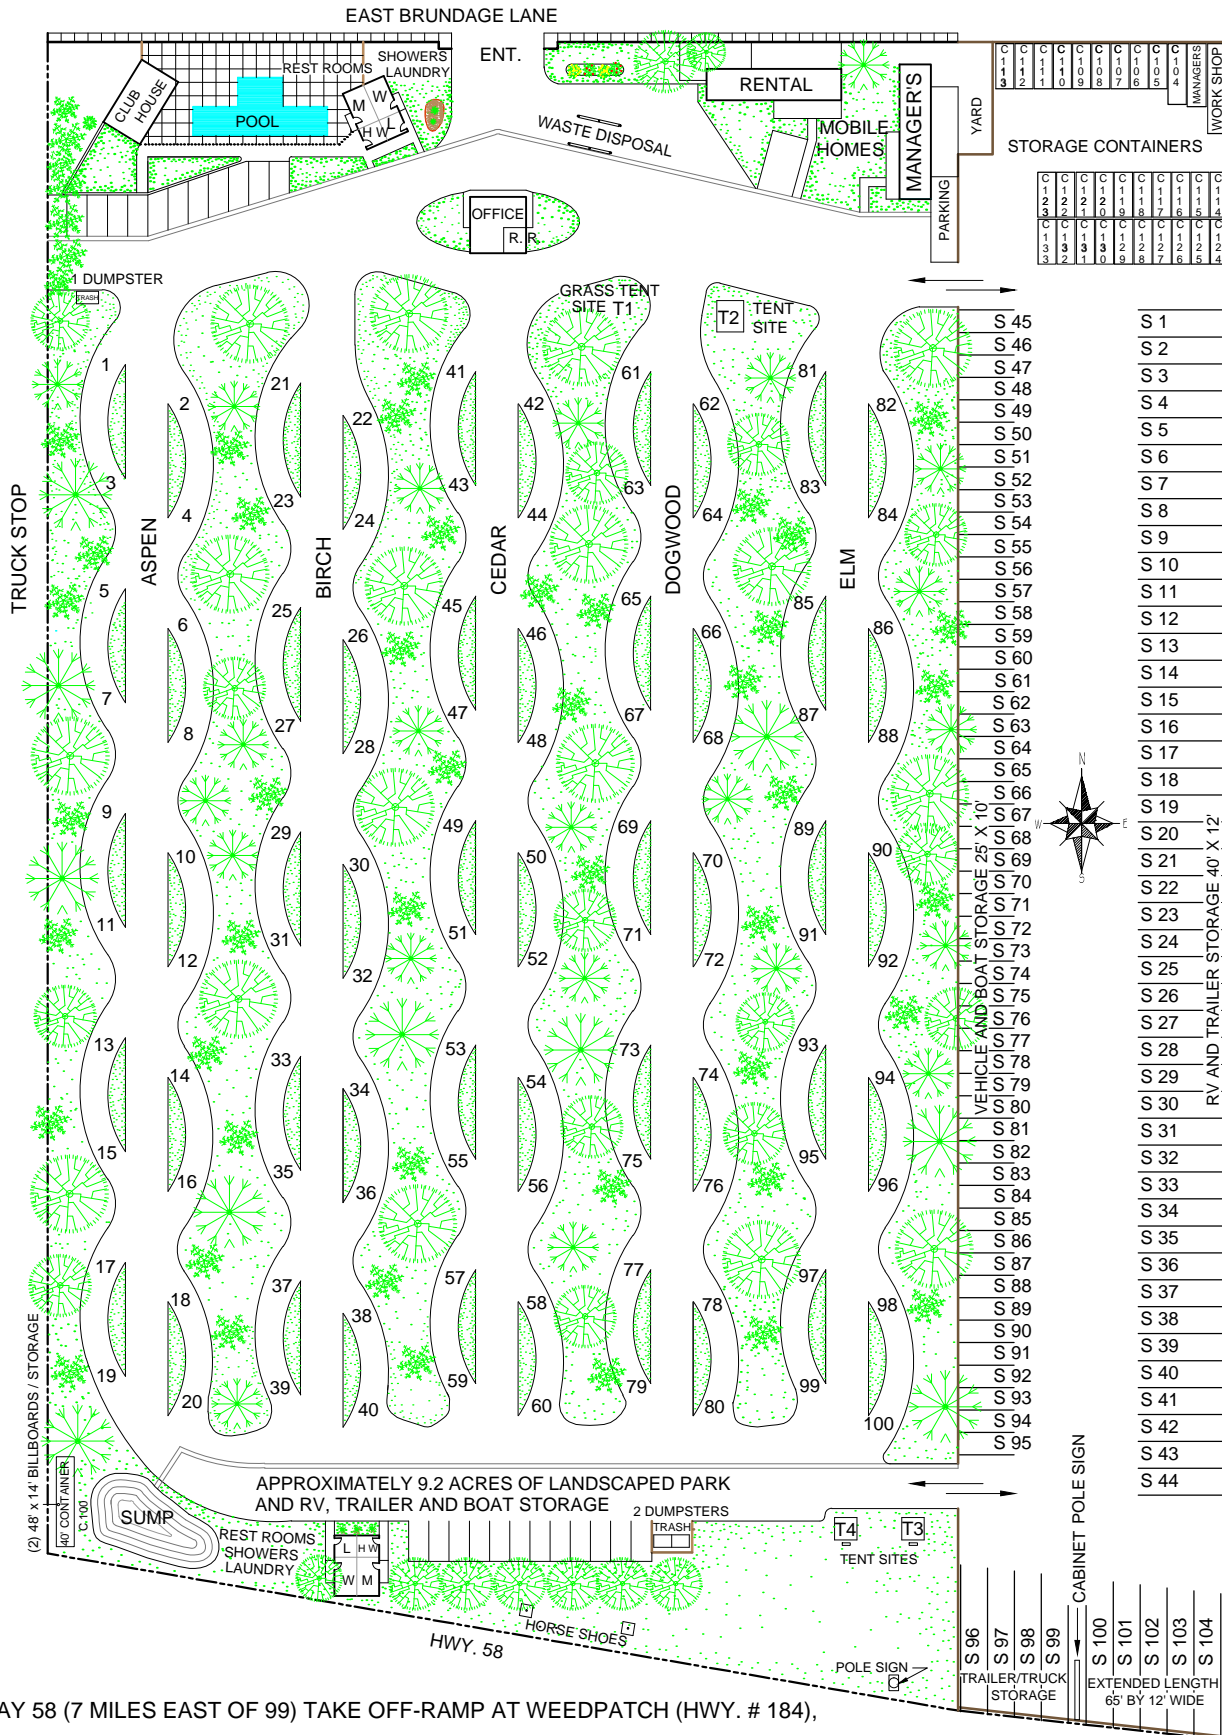

One of the friendliest and most accommodating  
RV parks in California's Central Valley.

info@bakersfieldrvtravelpark.com  
www.bakersfieldrvtravelpark.com

(661) 366-3550 Toll Free (877) 361-3550

ON HIGHWAY 58 (7 MILES EAST OF 99) TAKE OFF-RAMP AT WEEDPATCH (HWY. # 184),  
GO NORTH TO BRUNDAGE LANE THEN EAST TO 8633 EAST BRUNDAGE LANE, BAKERSFIELD, CA. 93307